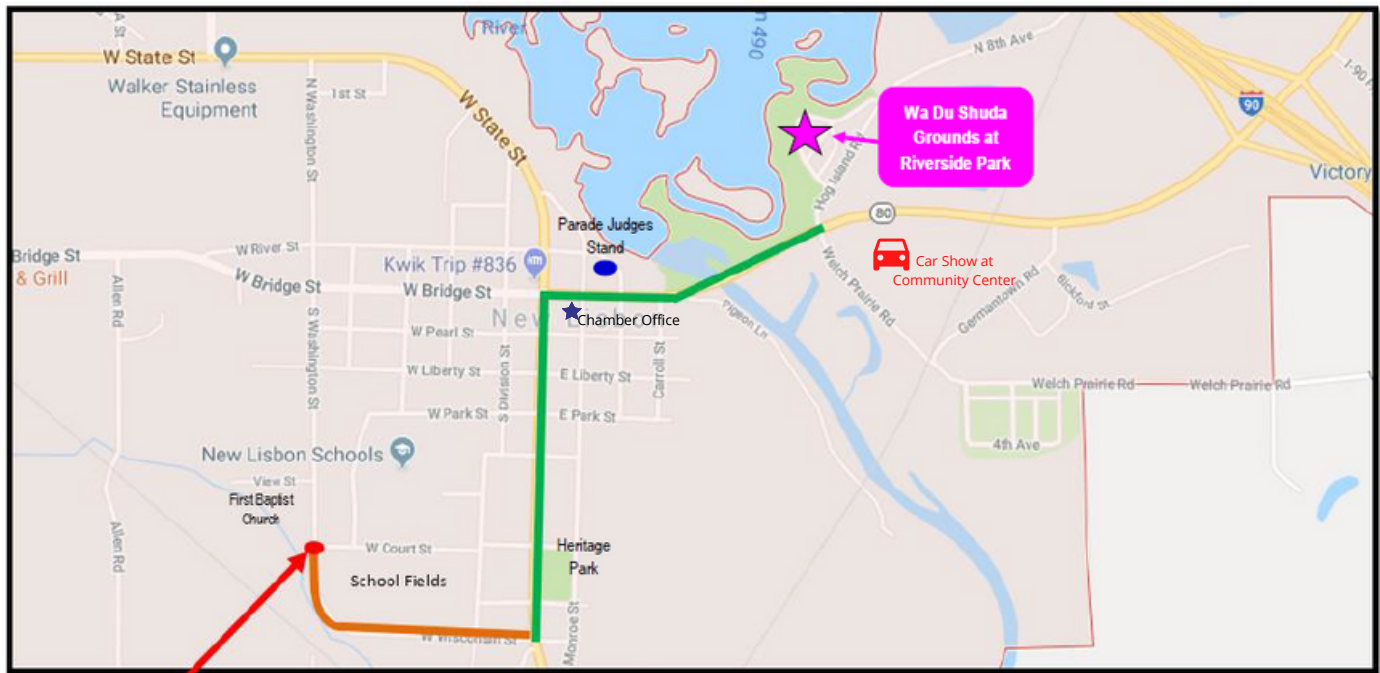

# Wa Du Shuda Parade Registration

**July 10, 2021**  
**Theme: Patriotic**

**2021 Wa Du Shuda Days Fest July 9 & 10 New Lisbon, Wisconsin**

**START  
HERE**

**Parade Line-Up: 0.3 miles**

**Parade Route: 0.8 miles**

## **Pick up or view your number (preferable Friday)**

- Friday options:
  - on the website [www.WaDuShuda.Weebly.com](http://www.WaDuShuda.Weebly.com) under the Parade tab
  - at the New Lisbon Chamber office, 119 E. Bridge Street between Noon and 3 pm
  - at the Wa Du Shuda Beer Tent at Riverside Park
- Saturday options:
  - at the intersection of Washinton and Court Street

## **Line Up Begins at 9 am Saturday**

Must enter at the intersection of Court Street & Washington Street. Proceed down Washington St (orange on the map) to your numbered spot. Odd numbers on the right side of the street, even on the left side.